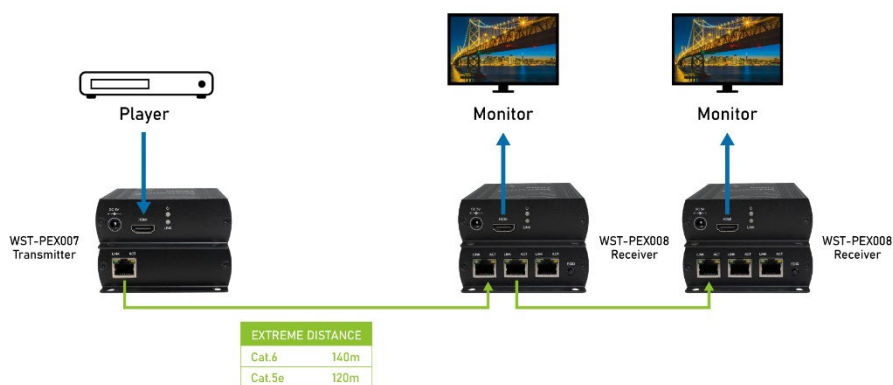

Specification Sheet

LED Indication

LED	LED Color	Description
Power	GREEN ON / OFF	Power ON / OFF
LINK	BLUE ON / OFF	TX / RX Linked / OFF
RJ45	GREEN ON / OFF	Linked / OFF
RJ45	YELLOW ON / OFF	Data Transmission / OFF

Application 1 – Extender for 1 x 2 Splitter

Splitter Extender Application

(Max chainable and split up to 250 HDMI displays)

HDMI Cable — Cat5e/6 Cable —