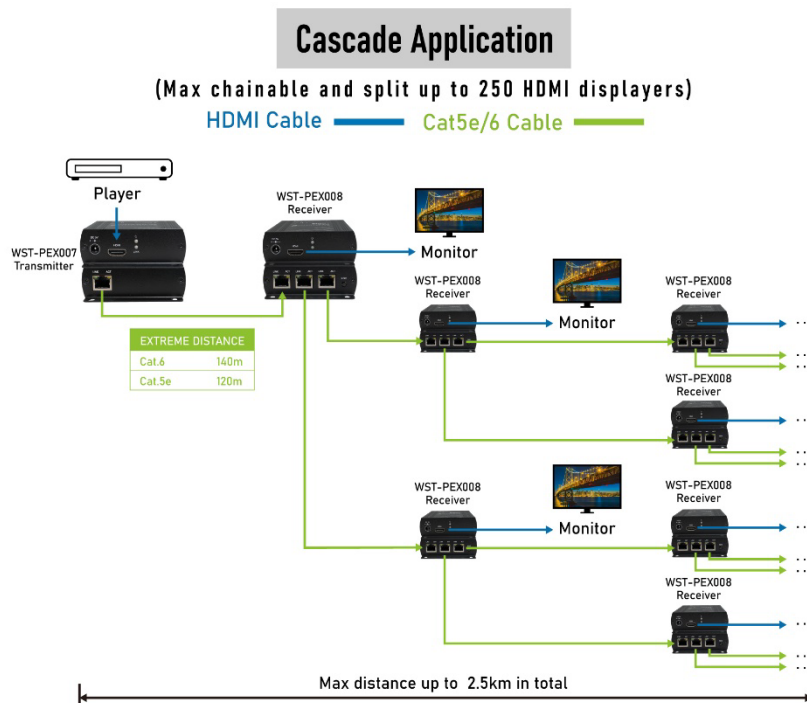

Application 2 – Chainable for more displays