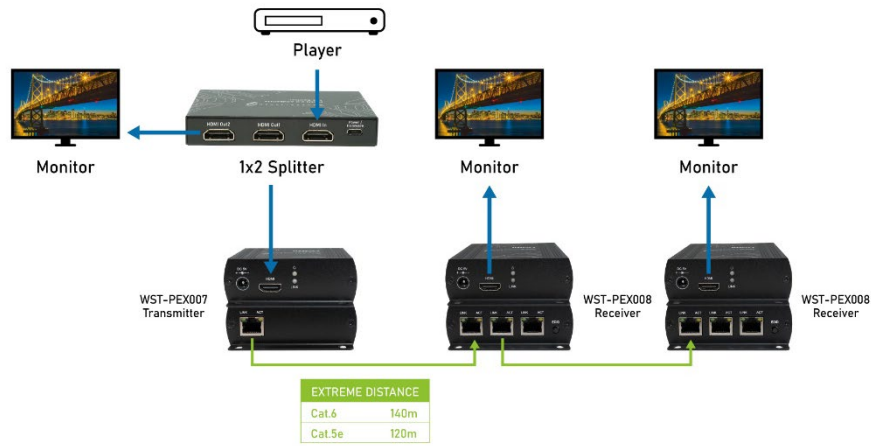

### Cascade Application

(Max chainable and split up to 250 HDMI displayers)

HDMI Cable — Cat5e/6 Cable

Application 3

**Loopout Extender Application**

(Max chainable and split up to 250 HDMI displayers)

HDMI Cable — Cat5e/6 Cable —