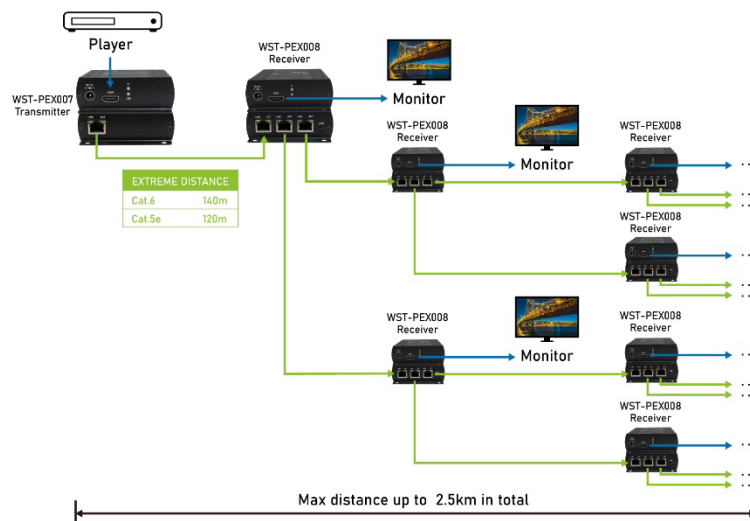

Application 2

Cascade Application

(Max chainable and split up to 250 HDMI displayers)

HDMI Cable — Cat5e/6 Cable