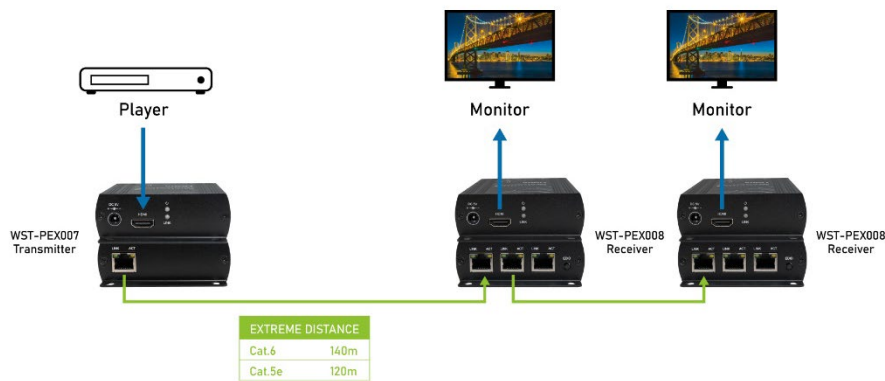

Application 1

Splitter Extender Application

(Max chainable and split up to 250 HDMI displayers)

HDMI Cable — Cat5e/6 Cable